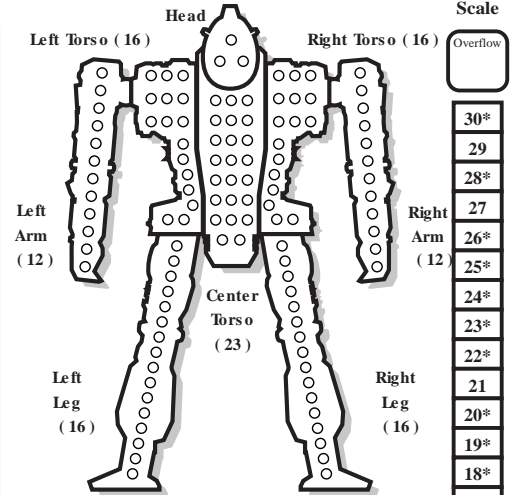

INTERNAL STRUCTURE DIAGRAM

Endo Steel