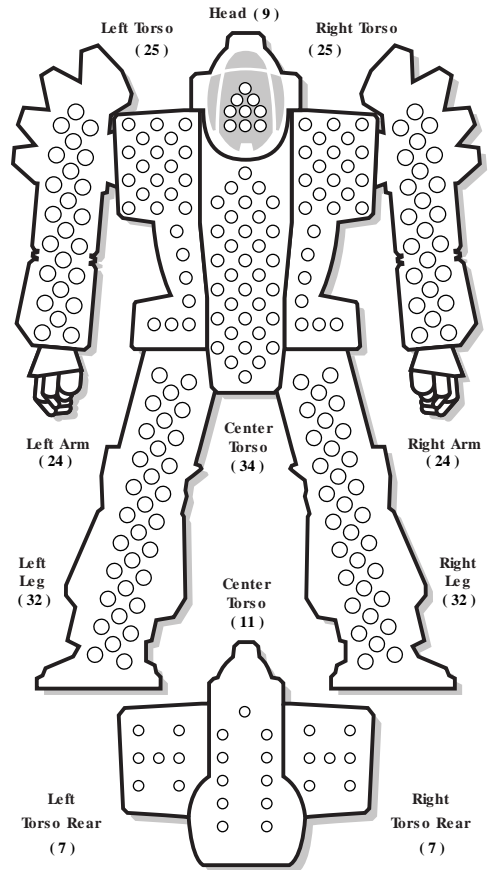

Ammo: (LRT 15 Artemis) 16

BV: 2,481

WARRIOR DATA

Name: _____
 Gunnery Skill: _____ Piloting Skill: _____

Hits Taken	1	2	3	4	5	6
Consciousness #	3	5	7	10	11	Dead

ARMOR DIAGRAM

Ferro-Fibrous

INTERNAL STRUCTURE DIAGRAM